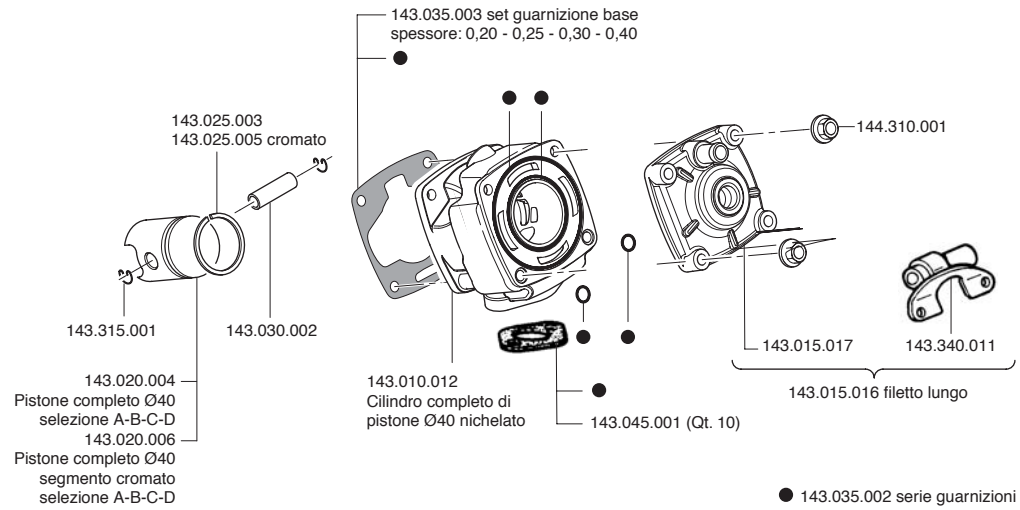

# KIT MINIBIKE 50 c.c. 910 - 911 H2O

cod. 143.004.006

# POMPA H2O